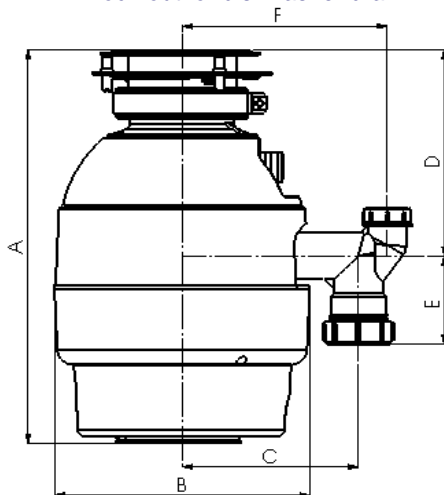

## FWD-075SS-1

*Efficient, safety and reliable  
Supreme grinding efficiency  
Silent DC motor  
Hygienic & convenient  
Warranty 4-Year*

Knock-out for dishwasher drain

Measurements are in Millimeter

A : 350	B : 205
C : 141	D : 175
E : 75	F : 165